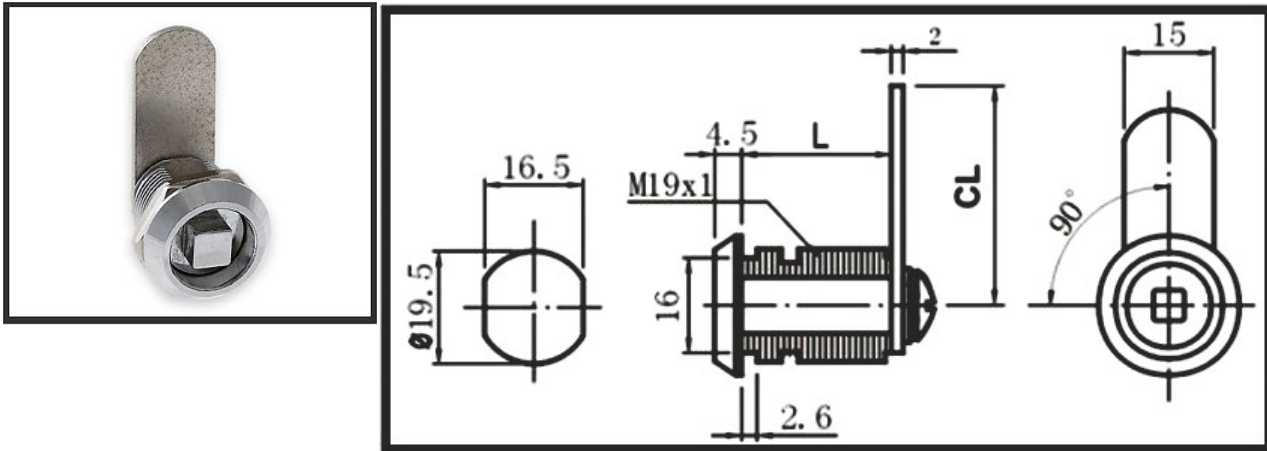

KYS
Slam Cam Lock

KZ
Lock Cam

KZP
Special Lock Cam

B2a Guide-Rails & Locks - SERIES KRL Couple of Guide-Rails for drawer

Code	D	E	Material	Max Dynamic load daN	Packing Pcs.	Maximum Span	Minimum Span
B2KRL300	45	13	Zinc Plated Steel	45	1 couple	600	300
B2KRL350	45	13	Zinc Plated Steel	45	1 couple	700	350
B2KRL400	45	13	Zinc Plated Steel	45	1 couple	800	400
B2KRL450	45	13	Zinc Plated Steel	45	1 couple	900	450
B2KRL500	45	13	Zinc Plated Steel	45	1 couple	1000	500
B2KRL550	45	13	Zinc Plated Steel	45	1 couple	1100	550
B2KRL600	45	13	Zinc Plated Steel	45	1 couple	1200	600

B2a Guide-Rails & Locks - SERIES KY 90° Cam Lock

Code	L	Material	Packing Pcs.
B2KY16	16	Chromium Plated Steel	10
B2KY20	20	Chromium Plated Steel	10
B2KY30	30	Chromium Plated Steel	10

B2a Guide-Rails & Locks - SERIES KYL 90° Hasp Cam Lock

Code	Material	Packing Pcs.
B2KYL20	Chromium Plated Steel	10

B2a Guide-Rails & Locks - SERIES KYM Locking Handle

Code	Material	Packing Pcs.
B2KYM	Chromium Plated Steel, Plastic Box	10

B2a Guide-Rails & Locks - SERIES **KYP** Compression Lock

Code	Material	Packing Pcs.
B2KYP	Chromium Plated Steel	10

B2a Guide-Rails & Locks - SERIES **KYQ** Square Box Cam Lock

Code	L	Material	Packing Pcs.
B2KYQ16	16	Chromium Plated Steel	10
B2KYQ20	20	Chromium Plated Steel	10