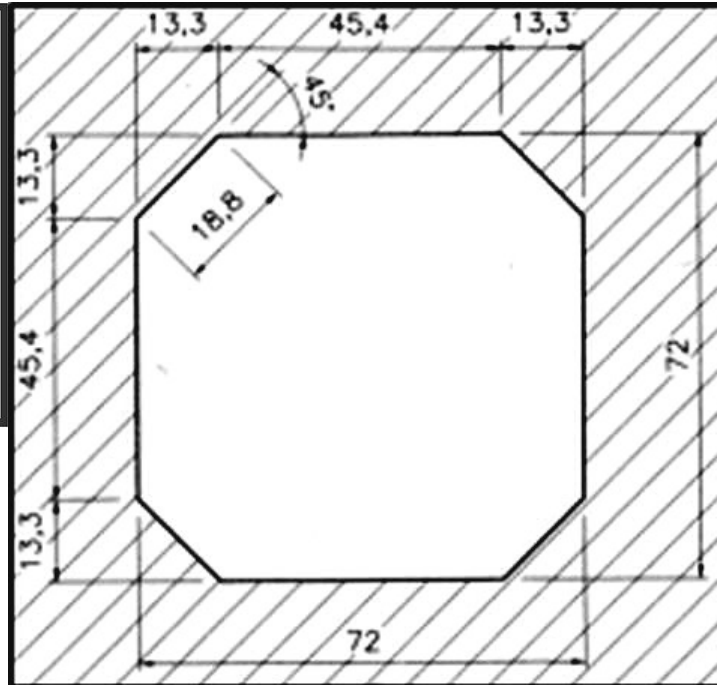

B2a Guide-Rails & Locks - SERIES KYM Locking Handle

Code	Material	Packing Pcs.
B2KYM	Chromium Plated Steel, Plastic Box	10