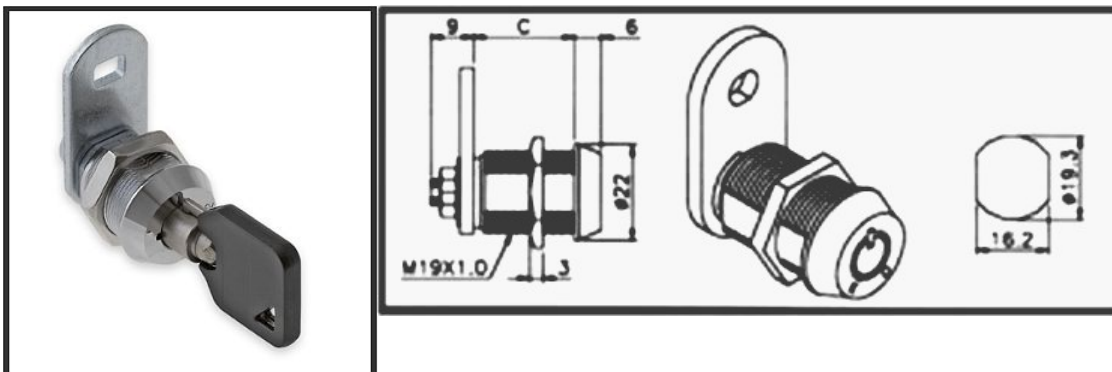

B2a Guide-Rails & Locks - SERIES **KYR** Circular Keyway Cam Lock

Code	C	Material	Packing Pcs.