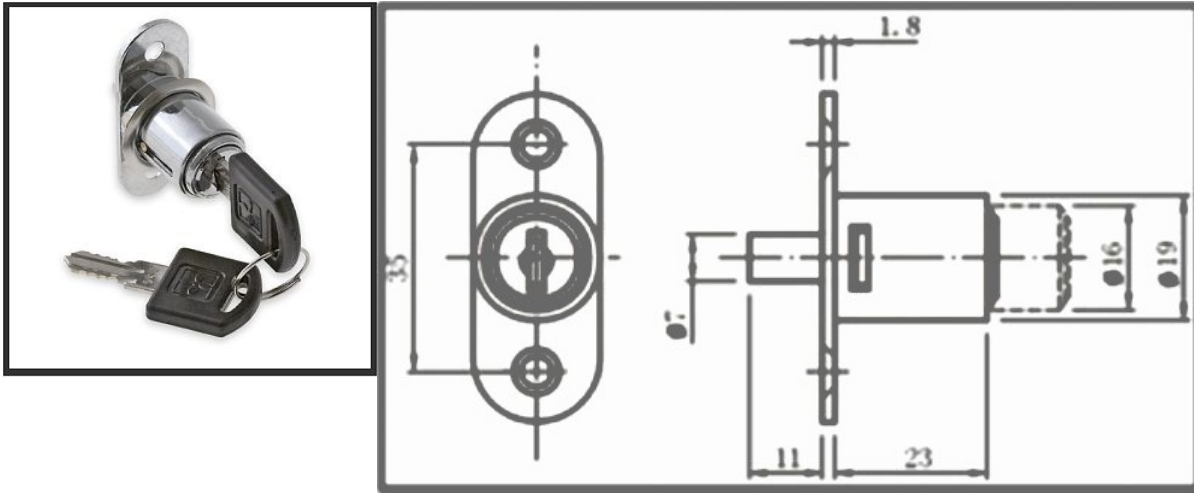

B2a Guide-Rails & Locks

KRL
Couple of Guide-
Rails for drawer

KY
90° Cam Lock

KYL
90° Hasp Cam
Lock

KYM
Locking Handle

KYP
Compression Lock

KYQ
Square Box Cam
Lock

KYR
Circular Keyway
Cam Lock

KYS
Slam Cam Lock

KZ
Lock Cam

KZP
Special Lock Cam

B2a Guide-Rails & Locks - SERIES KRL Couple of Guide-Rails for drawer

Code	D	E	Material	Max Dynamic load daN	Packing Pcs.	Maximum Span	Minimum Span
B2KRL300	45	13	Zinc Plated Steel	45	1 couple	600	300
B2KRL350	45	13	Zinc Plated Steel	45	1 couple	700	350
B2KRL400	45	13	Zinc Plated Steel	45	1 couple	800	400
B2KRL450	45	13	Zinc Plated Steel	45	1 couple	900	450
B2KRL500	45	13	Zinc Plated Steel	45	1 couple	1000	500
B2KRL550	45	13	Zinc Plated Steel	45	1 couple	1100	550
B2KRL600	45	13	Zinc Plated Steel	45	1 couple	1200	600

B2a Guide-Rails & Locks - SERIES KY 90° Cam Lock

Code	L	Material	Packing Pcs.
B2KY16	16	Chromium Plated Steel	10
B2KY20	20	Chromium Plated Steel	10
B2KY30	30	Chromium Plated Steel	10

B2a Guide-Rails & Locks - SERIES KYL 90° Hasp Cam Lock

Code	Material	Packing Pcs.
B2KYL20	Chromium Plated Steel	10

B2a Guide-Rails & Locks - SERIES KYM Locking Handle

Code	Material	Packing Pcs.
B2KYM	Chromium Plated Steel, Plastic Box	10

B2a Guide-Rails & Locks - SERIES **KYP** Compression Lock