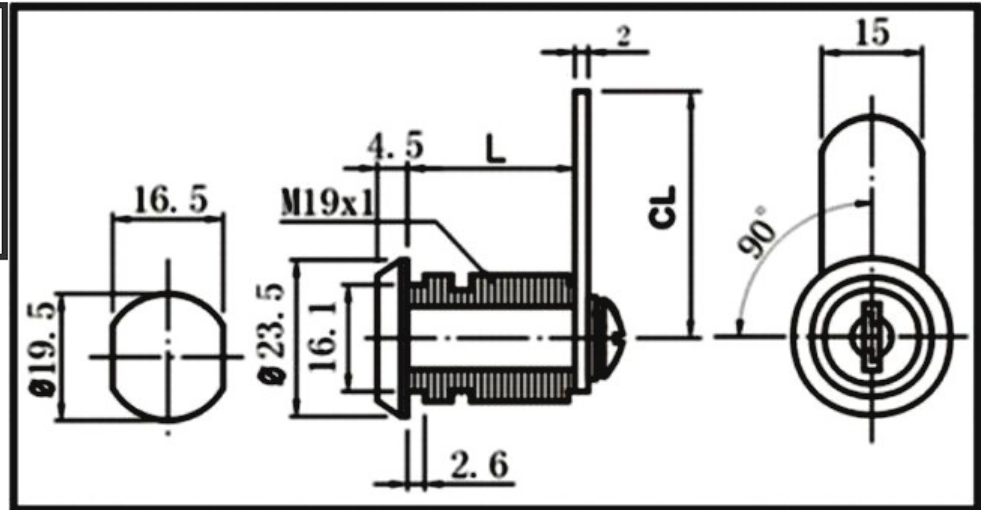

B2a Guide-Rails & Locks

KRL
Couple of Guide-
Rails for drawer

KY
90° Cam Lock

KYL
90° Hasp Cam
Lock

KYM
Locking Handle

KYP
Compression Lock

KYQ
Square Box Cam
Lock

KYR
Circular Keyway
Cam Lock

KYS
Slam Cam Lock

KZ
Lock Cam

KZP
Special Lock Cam

B2a Guide-Rails & Locks - SERIES KRL Couple of Guide-Rails for drawer

Code	D	E	Material	Max Dynamic load daN	Packing Pcs.	Maximum Span	Minimum Span
B2KRL300	45	13	Zinc Plated Steel	45	1 couple	600	300
B2KRL350	45	13	Zinc Plated Steel	45	1 couple	700	350
B2KRL400	45	13	Zinc Plated Steel	45	1 couple	800	400
B2KRL450	45	13	Zinc Plated Steel	45	1 couple	900	450
B2KRL500	45	13	Zinc Plated Steel	45	1 couple	1000	500
B2KRL550	45	13	Zinc Plated Steel	45	1 couple	1100	550
B2KRL600	45	13	Zinc Plated Steel	45	1 couple	1200	600

B2a Guide-Rails & Locks - SERIES KY 90° Cam Lock

Code	L	Material	Packing Pcs.
B2KY16	16	Chromium Plated Steel	10
B2KY20	20	Chromium Plated Steel	10
B2KY30	30	Chromium Plated Steel	10

B2a Guide-Rails & Locks - SERIES KYL 90° Hasp Cam Lock