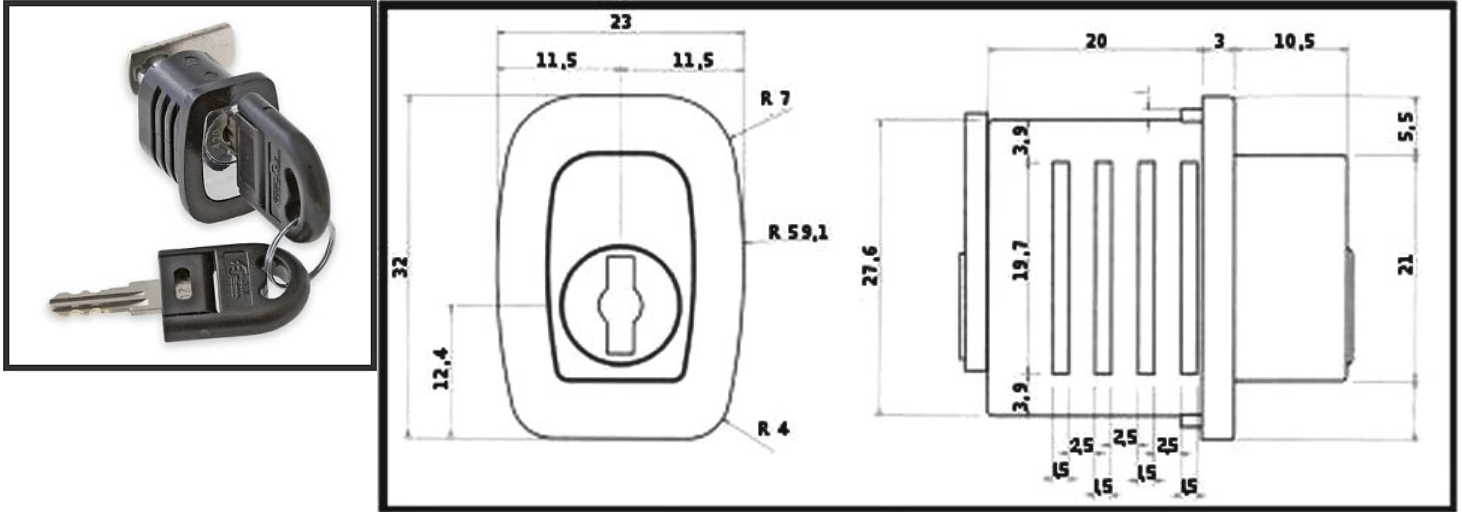

B2KYR17	17	Chromium Plated Steel	10
B2KYR23	23	Chromium Plated Steel	10

B2a Guide-Rails & Locks - SERIES **KYS** Slam Cam Lock

Code	Material	Packing Pcs.
B2KYS	Nickel Plated Steel	10

B2a Guide-Rails & Locks - SERIES **KZ** Lock Cam

Code	Length mm	Material	Packing Pcs.
B2KZ30	30	Chromium Plated Steel	10

B2a Guide-Rails & Locks - SERIES **KZP** Special Lock Cam

Code	Length mm	Material	Packing Pcs.
B2KZP40	40	Chromium Plated Steel	10
B2KZP80	80	Chromium Plated Steel	10