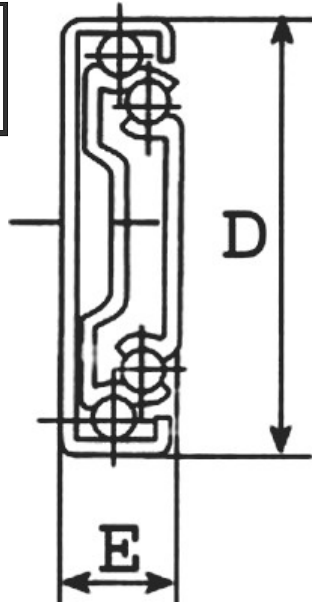

B2a Guide-Rails & Locks

KRL
Couple of Guide-
Rails for drawer

KY
90° Cam Lock

KYL
90° Hasp Cam
Lock

KYM
Locking Handle

KYP
Compression Lock

KYQ
Square Box Cam
Lock

KYR
Circular Keyway
Cam Lock

KYS
Slam Cam Lock

KZ
Lock Cam

KZP
Special Lock Cam

B2a Guide-Rails & Locks - SERIES KRL Couple of Guide-Rails for drawer

Code	D	E	Material	Max Dynamic load daN	Packing Pcs.	Maximum Span	Minimum Span
B2KRL300	45	13	Zinc Plated Steel	45	1 couple	600	300
B2KRL350	45	13	Zinc Plated Steel	45	1 couple	700	350
B2KRL400	45	13	Zinc Plated Steel	45	1 couple	800	400
B2KRL450	45	13	Zinc Plated Steel	45	1 couple	900	450
B2KRL500	45	13	Zinc Plated Steel	45	1 couple	1000	500
B2KRL550	45	13	Zinc Plated Steel	45	1 couple	1100	550
B2KRL600	45	13	Zinc Plated Steel	45	1 couple	1200	600

B2a Guide-Rails & Locks - SERIES KY 90° Cam Lock

Code	L	Material	Packing Pcs.
B2KY16	16	Chromium Plated Steel	10
B2KY20	20	Chromium Plated Steel	10
B2KY30	30	Chromium Plated Steel	10

B2a Guide-Rails & Locks - SERIES KYL 90° Hasp Cam Lock

B2a Guide-Rails & Locks - SERIES **KYR** Circular Keyway Cam Lock

Code	C	Material	Packing Pcs.
------	---	----------	--------------

B2KYR17	17	Chromium Plated Steel	10
B2KYR23	23	Chromium Plated Steel	10