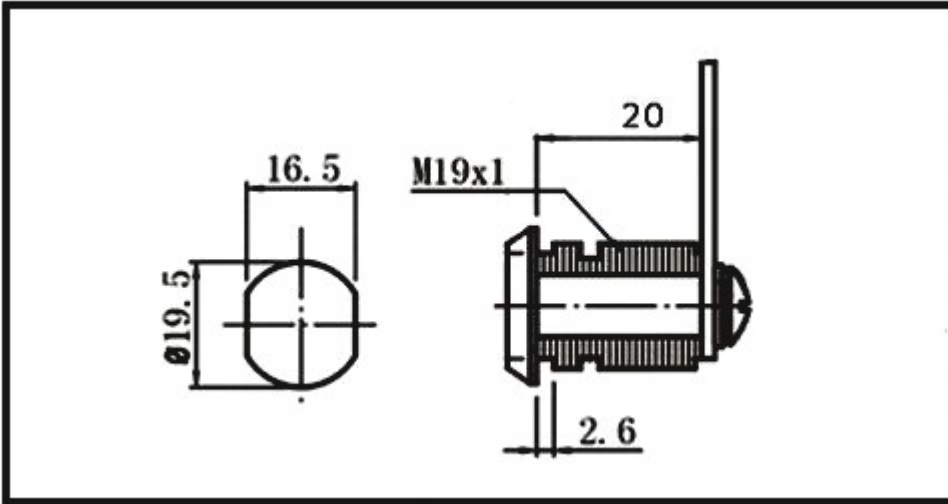

B2a Guide-Rails & Locks - SERIES KYL 90° Hasp Cam Lock

Code	Material	Packing Pcs.
B2KYL20	Chromium Plated Steel	10